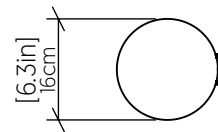

Specifier: _____ Date: _____

Project name: _____

Project location: _____

1151 [E-26]

Name: Conical Accord Pendant 1151
Collection: Conical
Application: Pendant
Construction: Natural Wood Veneer, MDF and Acrylic

Specifications

Light Source: 1X 25W 120V-240V E26 [medium base]
Driver Location: N/A
Color Temperature: Lamp Dependent
Dimming Option: Lamp Dependent
CRI: Lamp Dependent
Delivered Lumens: Lamp Dependent
Total Power: Lamp Dependent
Input Voltage: 120V-240V
Input Frequency: 60 Hz
Canopy Dimension: H0.8cm Ø13,5cm / H0.31" Ø5.31"
Height Adjustment Limit: 10'
Weight: 0.76kg/1.68lbs

Fixture Image

Technical Drawing

Photometric Graph

Standards