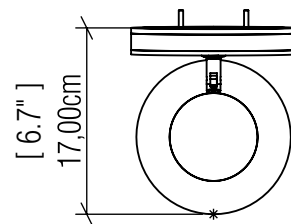

Technical Drawing