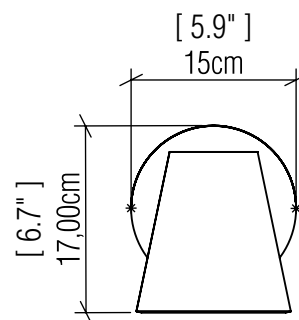

Technical Drawing