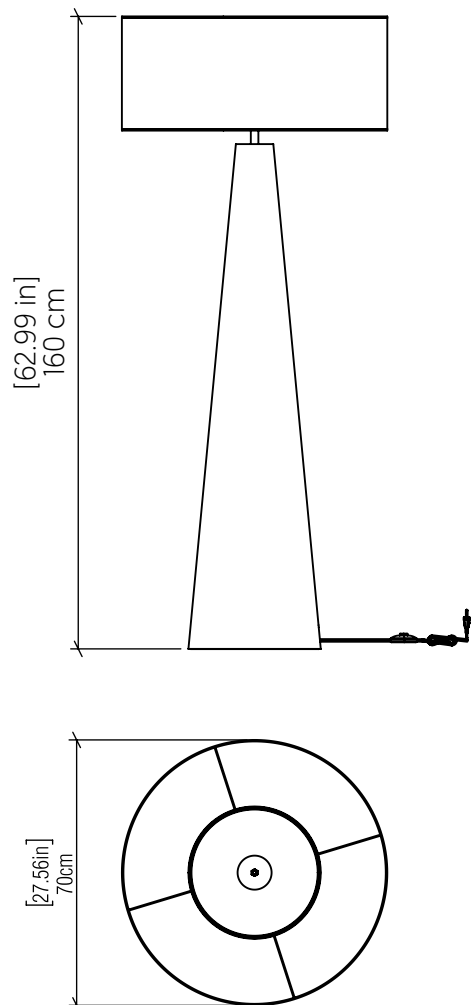

## 3004 [E-26]

Name: Conical Accord Floor Lamp 3004  
 Collection: Conical  
 Application: Floor Lamp  
 Construction: Natural Wood Veneer, MDF, Stainless Steel and Cotton Shade

### Specifications

Light Source: 1X 25W 120v-250v E26 (medium base)  
 Light Bulbs not Included  
 Color Temperature: Lamp dependent  
 CRI: Lamp dependent  
 Luminous Flux: Lamp dependent  
 Delivered Lumens: Lamp dependent  
 Total Power: Lamp dependent  
 Input Voltage: 120V - 240V  
 Input Frequency: 60 Hz  
 Canopy Dimension: N/A  
 Height Adjustment Limit: N/A  
 Weight: 11.38kg/25.09lbs

### Fixture Image

### Technical Drawing