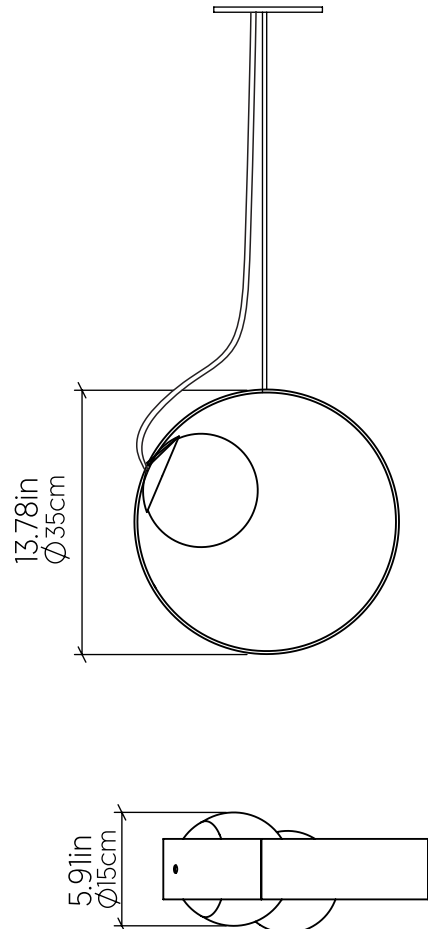

620 [E-26]

Name: Sfera Accord Pendant 620
 Collection: Sfera
 Application: Pendant
 Construction: Natural Wood Veneer, MDF and Glass

Specifications

Light Source:	1X 25W 120V-240V E26 (medium base)
Lamps not included	Lamps not included
Color Temperature:	Lamp Dependent
Dimming Option:	Lamp Dependent
CRI:	Lamp Dependent
Delivered Lumens:	Lamp Dependent
Total Power:	Lamp Dependent
Input Voltage:	120V-240V
Input Frequency:	60 Hz
Canopy Dimension	H0.8cm Ø13,5cm / H0.31" Ø5.31"
Height Adjustment Limit:	10'
Weight:	1.39kg/3.06lbs

Fixture Image

Technical Drawing

Photometric Graph

Standards