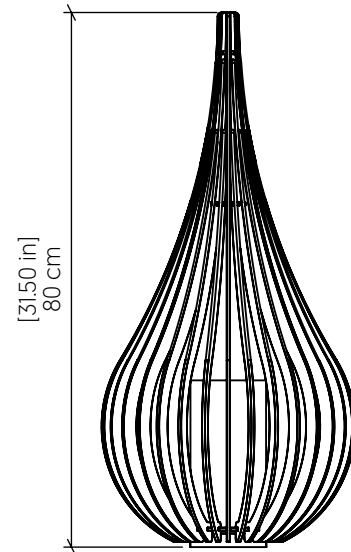

7021 [E-26]

Name: Cappadocia Accord Table Lamp 7021
 Collection: Cappadocia
 Application: Table Lamp
 Construction: Natural Wood Veneer, MDF and Cotton Shade

Specifications

Light Source: 1X 25W 120V-240V E26 (medium base)
 Light Bulbs not Included
 Color Temperature: Lamp dependent
 CRI: Lamp dependent
 Delivered Lumens: Lamp dependent
 Total Power: Lamp dependent
 Input Voltage: 120V - 240V
 Input Frequency: 60 Hz
 Canopy Dimension: N/A
 Height Adjustment Limit: N/A
 Weight: 3.96kg/8.73lbs

Fixture Image

Technical Drawing

Photometric Graph

Standards