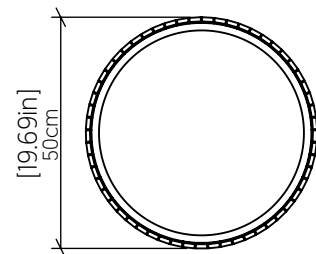

1110 [E-26]

Name: Barrel Accord Pendant 1110
 Collection: Barrel
 Application: Pendant
 Construction: Natural Wood Veneer, MDF and Acrylic

Fixture Image

Specifications

Light Source: 3X 25W 120V-240V E26 [medium base]
 Driver Location: N/A
 Color Temperature: Lamp Dependent
 Dimming Option: Lamp Dependent
 CRI: Lamp Dependent
 Delivered Lumens: Lamp Dependent
 Total Power: Lamp Dependent
 Input Voltage: 120V-240V
 Input Frequency: 60 Hz
 Canopy Dimension: H0.8cm Ø13,5cm / H0.31" Ø5.31"
 Height Adjustment Limit: 10'
 Weight: 3.51kg/7.74lbs

Technical Drawing

Photometric Graph

Standards