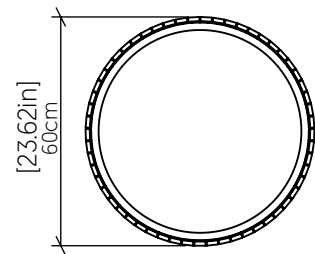

Technical Drawing