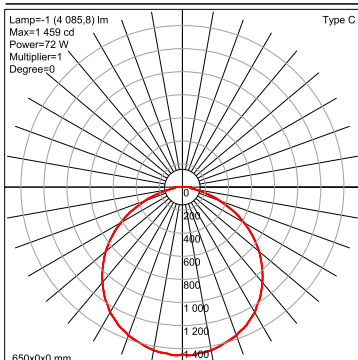

1112LED [LED]

Name: Barrel Accord Pendant 1112 LED
 Collection: Barrel
 Application: Pendant
 Construction: Natural Wood Venner, MDF and Acrylic

Specifications

Light Source: Integrated LED Module
 Driver Location: Dimmer Dependent
 Color Temperature: 3000K, 3500K and 4000K
 Dimming Option: 0-10V OR ELV/TRIAC
 CRI: 90
 Delivered Lumens: 3850 lm
 Total Power: 56 W
 Input Voltage: 120V - 277V
 Input Frequency: 60 Hz
 Canopy Dimension: N/A
 Height Adjustment Limit: 10'
 Weight: N/A

Fixture Image

Technical Drawing

Photometric Graph

Standards