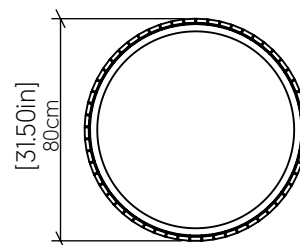

1113LED [LED]

Name: Barrel Accord Pendant 1113 LED
Collection: Barrel
Application: Pendant
Construction: Natural Wood Venner, MDF and Acrylic

Specifications

Light Source: Integrated LED Module
Driver Location: Dimmer Dependent
Color Temperature: 3000K, 3500K and 4000K
Dimming Option: 0-10V OR ELV/TRIAC
CRI: 90
Delivered Lumens: 4400 lm
Total Power: 64 W
Input Voltage: 120V - 277V
Input Frequency: 60 Hz
Canopy Dimension: N/A
Height Adjustment Limit: 10'
Weight: N/A

Fixture Image

Technical Drawing

Photometric Graph

Standards