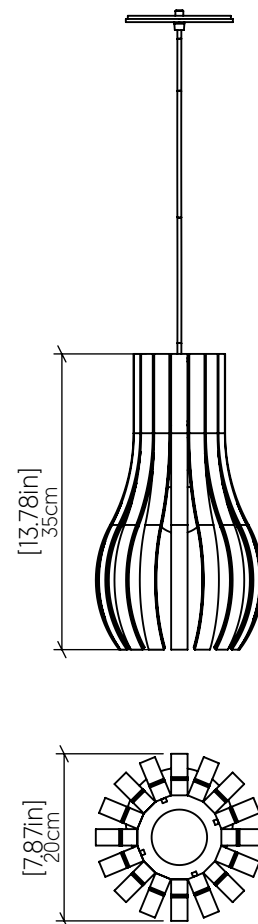

1153 [E-26]

Name: Barrel Accord Pendant 1153
 Collection: Barrel
 Application: Pendant
 Construction: Natural Wood Veneer, MDF

Fixture Image

Specifications

Light Source: 1X 25W 120V-240V E26 [medium base]
 Driver Location: N/A
 Color Temperature: Lamp Dependent
 Dimming Option: Lamp Dependent
 CRI: Lamp Dependent
 Delivered Lumens: Lamp Dependent
 Total Power: Lamp Dependent
 Input Voltage: 120V-240V
 Input Frequency: 60 Hz
 Canopy Dimension: H0.8cm Ø13,5cm / H0.31" Ø5.31"
 Height Adjustment Limit: 10'
 Weight: 1.26kg/2.78lbs

Technical Drawing

Photometric Graph

Standards