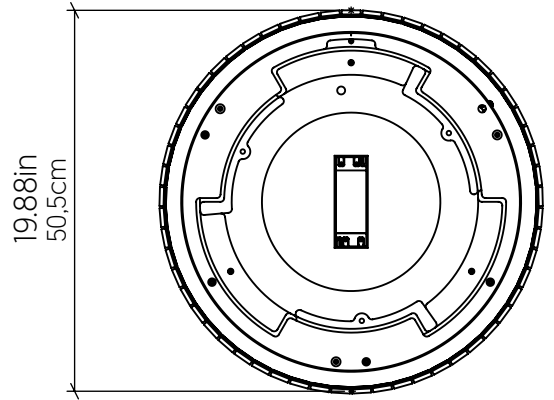

5038LED [LED]

Name: Barrel Accord Ceiling Mounted 5038 LED
 Collection: Barrel
 Application: Ceiling
 Construction: Natural Wood Venner, MDF and Acrylic

Specifications

| | |
|--------------------------|-----------------------|
| Light Source: | Integrated LED Module |
| Driver Location: | Inside the luminaire |
| Color Temperature: | 3000K, 3500K or 4000K |
| Dimming Option: | 0-10V, ELV/TRIAC |
| CRI: | 90 |
| Delivered Lumens: | 2200lm |
| Total Power: | 32W |
| Input Voltage: | 120V - 277V |
| Input Frequency: | 60 Hz |
| Canopy Dimension: | N/A |
| Height Adjustment Limit: | N/A |
| Weight: | 3.4kg/6.75lbs |

Fixture Image

Technical Drawing

Photometric Graph

Standards