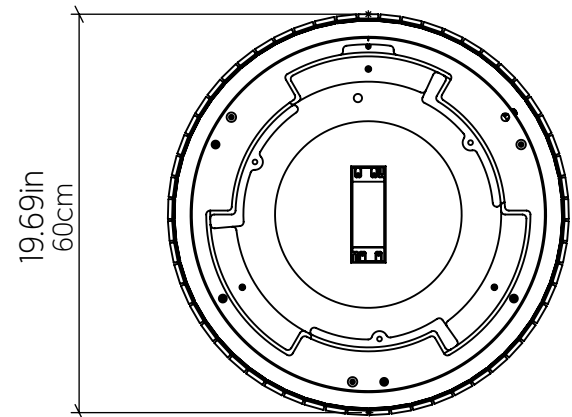

5039LED (LED)

Name: Barrel Accord Ceiling Mounted 5039 LED
 Collection: Barrel
 Application: Ceiling
 Construction: Natural Wood Venner, MDF and Acrylic

Specifications

Light Source:	Integrated LED Module
Driver Location	Inside the luminaire
Color Temperature:	3000K, 3500K or 4000K
Dimming Option:	0-10V, ELV/TRIAC
CRI:	90
Delivered Lumens:	2200lm
Total Power:	32W
Input Voltage:	120V - 277V
Input Frequency:	60 Hz
Canopy Dimension	N/A
Height Adjustment Limit:	N/A
Weight:	N/A

Fixture Image

Technical Drawing

Photometric Graph

Standards