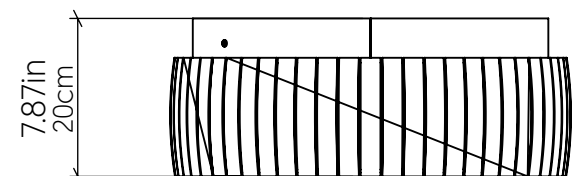

5039LED (LED)

Name: Barrel Accord Ceiling Mounted 5039 LED
 Collection: Barrel
 Application: Ceiling
 Construction: Natural Wood Venner, MDF and Acrylic

Specifications

Light Source:	Integrated LED Module
Driver Location	Inside the luminaire
Color Temperature:	3000K, 3500K or 4000K
Dimming Option:	0-10V, ELV/TRIAC
CRI:	90
Delivered Lumens:	2200lm
Total Power:	32W
Input Voltage:	120V - 277V
Input Frequency:	60 Hz
Canopy Dimension	N/A
Height Adjustment Limit:	N/A
Weight:	N/A

Fixture Image

Technical Drawing

Photometric Graph

Standards