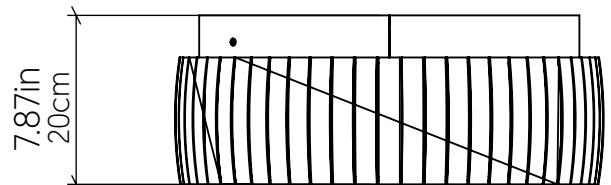

5040LED (LED)

Name: Barrel Accord Ceiling Mounted 5040 LED
 Collection: Barrel
 Application: Ceiling
 Construction: Natural Wood Venner, MDF and Acrylic

Specifications

| | |
|--------------------------|-----------------------|
| Light Source: | Integrated LED Module |
| Driver Location: | Inside the luminaire |
| Color Temperature: | 3000K, 3500K or 4000K |
| Dimming Option: | 0-10V, ELV/TRIAC |
| CRI: | 90 |
| Delivered Lumens: | 2475lm |
| Total Power: | 36W |
| Input Voltage: | 120V - 277V |
| Input Frequency: | 60 Hz |
| Canopy Dimension: | N/A |
| Height Adjustment Limit: | N/A |
| Weight: | N/A |

Fixture Image

Technical Drawing

Photometric Graph

Standards