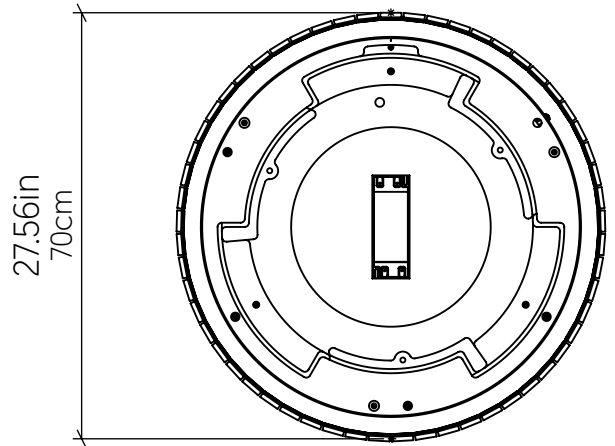

5040LED (LED)

Name: Barrel Accord Ceiling Mounted 5040 LED
 Collection: Barrel
 Application: Ceiling
 Construction: Natural Wood Venner, MDF and Acrylic

Specifications

| | |
|--------------------------|-----------------------|
| Light Source: | Integrated LED Module |
| Driver Location: | Inside the luminaire |
| Color Temperature: | 3000K, 3500K or 4000K |
| Dimming Option: | 0-10V, ELV/TRIAC |
| CRI: | 90 |
| Delivered Lumens: | 2475lm |
| Total Power: | 36W |
| Input Voltage: | 120V - 277V |
| Input Frequency: | 60 Hz |
| Canopy Dimension: | N/A |
| Height Adjustment Limit: | N/A |
| Weight: | N/A |

Fixture Image

Technical Drawing

Photometric Graph

Standards