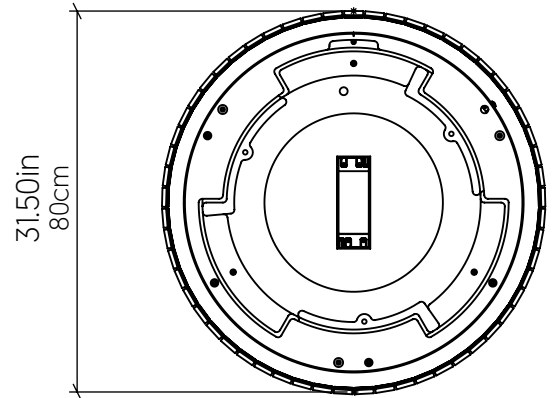

5041LED (LED)

Name: Barrel Accord Ceiling Mounted 5041 LED
 Collection: Barrel
 Application: Ceiling
 Construction: Natural Wood Venner, MDF and Acrylic

Specifications

Light Source:	Integrated LED Module
Driver Location:	Inside the luminaire
Color Temperature:	3000K, 3500K or 4000K
Dimming Option:	0-10V, ELV/TRIAC
CRI:	90
Delivered Lumens:	3300lm
Total Power:	48W
Input Voltage:	120V - 277V
Input Frequency:	60 Hz
Canopy Dimension:	N/A
Height Adjustment Limit:	N/A
Weight:	N/A

Fixture Image

Technical Drawing

Photometric Graph

Standards