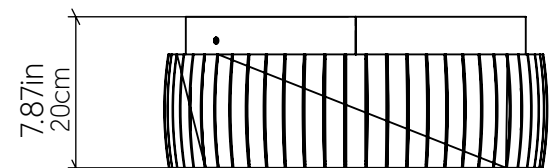

5041LED (LED)

Name: Barrel Accord Ceiling Mounted 5041 LED
Collection: Barrel
Application: Ceiling
Construction: Natural Wood Venner, MDF and Acrylic

Specifications

Light Source:	Integrated LED Module
Driver Location:	Inside the luminaire
Color Temperature:	3000K, 3500K or 4000K
Dimming Option:	0-10V, ELV/TRIAC
CRI:	90
Delivered Lumens:	3300lm
Total Power:	48W
Input Voltage:	120V - 277V
Input Frequency:	60 Hz
Canopy Dimension:	N/A
Height Adjustment Limit:	N/A
Weight:	N/A

Fixture Image

Technical Drawing

Photometric Graph

Standards