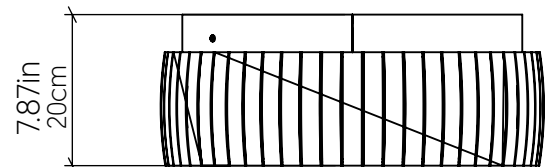

5042LED [LED]

Name: Barrel Accord Ceiling Mounted 5042 LED
Collection: Barrel
Application: Ceiling
Construction: Natural Wood Venner, MDF and Acrylic

Specifications

Light Source:	Integrated LED Module
Driver Location:	Inside the luminaire
Color Temperature:	3000K, 3500K or 4000K
Dimming Option:	0-10V, ELV/TRIAC
CRI:	90
Delivered Lumens:	8800lm
Total Power:	64W
Input Voltage:	120V - 277V
Input Frequency:	60 Hz
Canopy Dimension:	N/A
Height Adjustment Limit:	N/A
	N/A

Weight:

Fixture Image

Technical Drawing

Photometric Graph

Standards