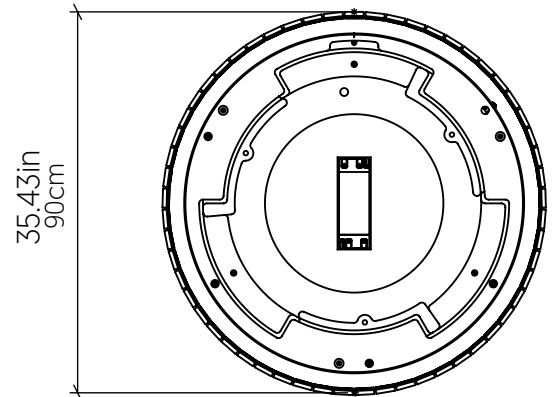

5042LED [LED]

Name: Barrel Accord Ceiling Mounted 5042 LED
Collection: Barrel
Application: Ceiling
Construction: Natural Wood Venner, MDF and Acrylic

Specifications

Light Source:	Integrated LED Module
Driver Location:	Inside the luminaire
Color Temperature:	3000K, 3500K or 4000K
Dimming Option:	0-10V, ELV/TRIAC
CRI:	90
Delivered Lumens:	8800lm
Total Power:	64W
Input Voltage:	120V - 277V
Input Frequency:	60 Hz
Canopy Dimension:	N/A
Height Adjustment Limit:	N/A
	N/A

Weight:

Fixture Image

Technical Drawing

Photometric Graph

Standards