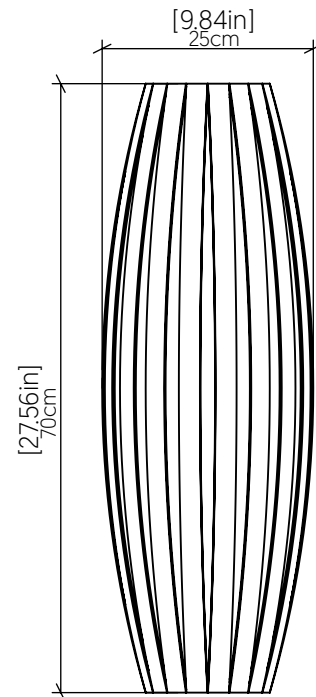

Specifier: _____ Date: _____

Project name: _____

Project location: _____

4040 [E-26]

Name: Barrel Accord Wall Lamp 4040
 Collection: Barrel
 Application: Wall Lamp
 Construction: Natural Wood Venner, MDF and Acrylic

Specifications

Light Source: 3X 25W 120V-240V E26 [medium base]

Light Bulbs not Included

Color Temperature:	Lamp dependent
CRI:	Lamp dependent
Luminous Flux:	Lamp dependent
Delivered Lumens:	Lamp dependent
Total Power:	Lamp dependent
Input Voltage:	120V-240V
Input Frequency:	60 Hz
Canopy Dimension	N/A
Weight:	2.88kg/6.35lbs

Fixture Image

Technical Drawing

Photometric Graph

Standards