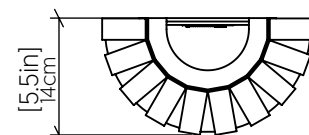

Technical Drawing