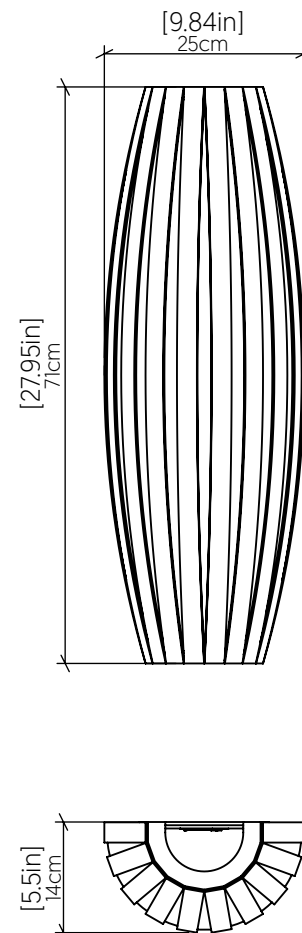

Specifier: _____ Date: _____

Project name: _____

Project location: _____

4040LED (LED)

Name: Barrel Accord Wall Lamp 4040 LED
 Collection: Barrel
 Application: Wall Lamp
 Construction: Natural Wood Venner, MDF and Acrylic

Fixture Image

Specifications

Light Source: Integrated LED Module
 Driver Location: Inside the luminaire
 Color Temperature: 3000K, 3500K and 4000K
 Dimming Option: 0-10V OR ELV/TRIAC
 CRI: 90
 Delivered Lumens: 1100lm
 Total Power: 16W
 Input Voltage: 120V - 277V
 Input Frequency: 60 Hz
 Canopy Dimension: N/A
 Weight: Weight

Technical Drawing

Photometric Graph

Standards