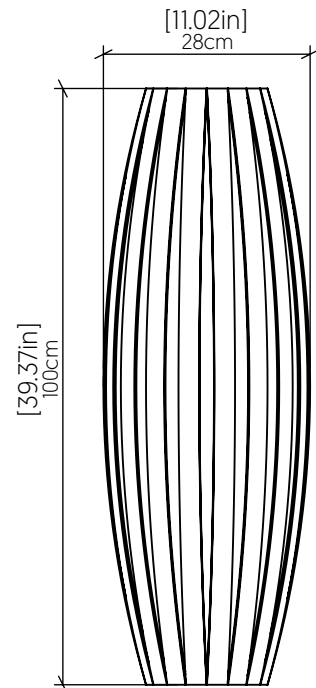

4041 [E-26]

Name: Barrel Accord Wall Lamp 4041
 Collection: Barrel
 Application: Wall Lamp
 Construction: Natural Wood Venner, MDF and Acrylic

Specifications

Light Source: 3X 25W 120V-240V E26 [medium base]
 Light Bulbs not Included
 Color Temperature: Lamp dependent
 CRI: Lamp dependent
 Luminous Flux: Lamp dependent
 Delivered Lumens: Lamp dependent
 Total Power: Lamp dependent
 Input Voltage: 120V-240V
 Input Frequency: 60 Hz
 Canopy Dimension N/A
 Weight: 4.14kg/9.13lbs

Fixture Image

Technical Drawing

Photometric Graph

Standards