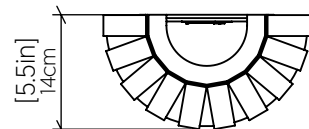

Technical Drawing