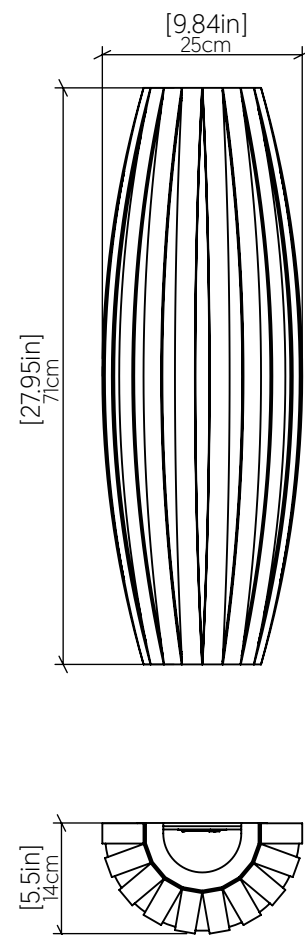

### Specifications

Light Source:	Integrated LED Module
Driver Location	Inside the luminaire
Color Temperature:	3000K, 3500K and 4000K
Dimming Option:	0-10V OR ELV/TRIAC
CRI:	90
Delivered Lumens:	1650lm
Total Power:	24W
Input Voltage:	120V - 277V
Input Frequency:	60 Hz
Canopy Dimension	N/A
Weight:	Weight

### Technical Drawing