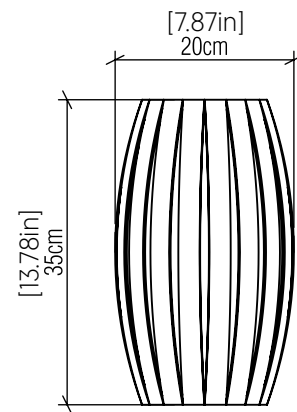

Specifier: _____ Date: _____

Project name: _____

Project location: _____

4014 [E-26]

Name: Barrel Accord Wall Lamp 4014
 Collection: Barrel
 Application: Wall Lamp
 Construction: Natural Wood Venner, MDF and Acrylic

Fixture Image

Specifications

Light Source: 2X 25W 120V-240V E26 [medium base]
 Light Bulbs not Included
 Color Temperature: Lamp dependent
 CRI: Lamp dependent
 Luminous Flux: Lamp dependent
 Delivered Lumens: Lamp dependent
 Total Power: Lamp dependent
 Input Voltage: 120V-240V
 Input Frequency: 60 Hz
 Canopy Dimension: N/A
 Weight: 1.35kg/2.98lbs

Technical Drawing

Photometric Graph

Standards