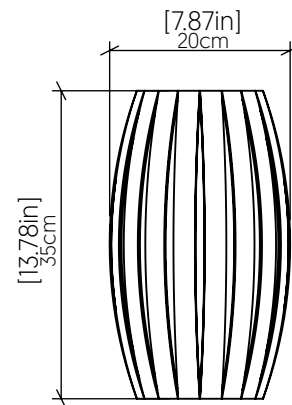

Specifier: _____ Date: _____

Project name: _____

Project location: _____

4014LED (LED)

Name: Barrel Accord Wall Lamp 4014 LED
 Collection: Barrel
 Application: Wall Lamp
 Construction: Natural Wood Venner, MDF and Acrylic

Specifications

Light Source:	Integrated LED Module
Driver Location	Inside the luminaire
Color Temperature:	3000K, 3500K and 4000K
Dimming Option:	0-10V OR ELV/TRIAC
CRI:	90
Delivered Lumens:	550lm
Total Power:	8W
Input Voltage:	120V - 277V
Input Frequency:	60 Hz
Canopy Dimension	N/A
Weight:	Weight

Fixture Image

Technical Drawing

Photometric Graph

Standards