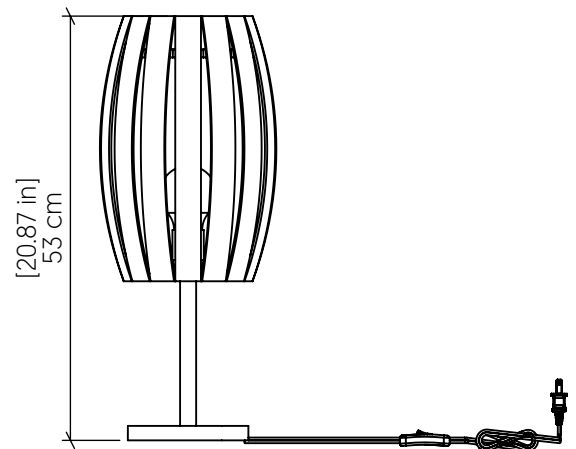

Technical Drawing