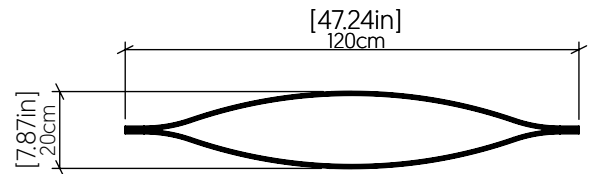

1279LED [LED]

Name: Canoe Accord Pendant 1279 LED
Collection: Clean
Application: Pendant
Construction: Natural Wood Venner, MDF and Acrylic

Specifications

Light Source: Integrated LED Module
Driver Location: Canopy
Color Temperature: 3000K, 3500K and 4000K
Dimming Option: 0-10V OR ELV/TRIAC
CRI: 90
Delivered Lumens: 2200 lm
Total Power: 32 W
Input Voltage: 120V - 277V
Input Frequency: 60 Hz
Canopy Dimension: N/A
Height Adjustment Limit: 10'
Weight: N/A

Fixture Image

Technical Drawing

Photometric Graph

Standards