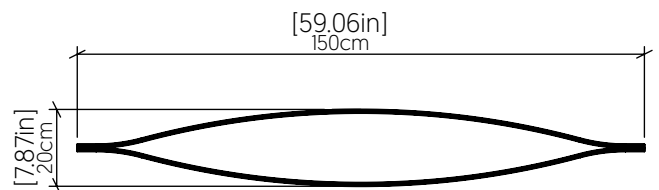

1289LED [LED]

Name: Canoe Accord Pendant 1289 LED
Collection: Clean
Application: Pendant
Construction: Natural Wood Venner, MDF and Acrylic

Specifications

Light Source: Integrated LED Module
Driver Location: Dimmer Dependent
Color Temperature: 3000K, 3500K and 4000K
Dimming Option: 0-10V OR ELV/TRIAC
CRI: 90
Delivered Lumens: 2200 lm
Total Power: 32 W
Input Voltage: 120V - 277V
Input Frequency: 60 Hz
Canopy Dimension: N/A
Height Adjustment Limit: 10'
Weight: N/A

Fixture Image

Technical Drawing

Photometric Graph

Standards