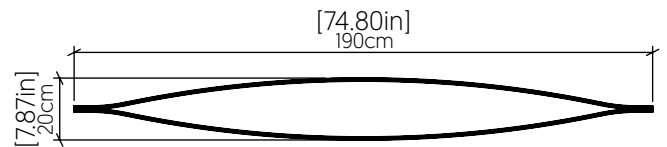

1230LED [LED]

Name: Canoe Accord Pendant 1230 LED
Collection: Organic
Application: Pendant
Construction: Natural Wood Venner, MDF and Acrylic

Specifications

Light Source: Integrated LED Module
Driver Location: Dimmer Dependent
Color Temperature: 3000K, 3500K and 4000K
Dimming Option: 0-10V OR ELV/TRIAC
CRI: 90
Delivered Lumens: 3850 lm
Total Power: 56 W
Input Voltage: 120V - 277V
Input Frequency: 60 Hz
Canopy Dimension: N/A
Height Adjustment Limit: 10'
Weight: N/A

Fixture Image

Technical Drawing

Photometric Graph

Standards