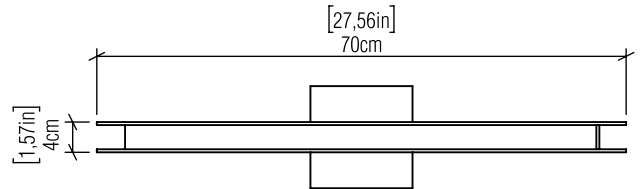

1311LED [LED]

Name: Clean Accord Pendant 1311 LED
Collection: Clean
Application: Pendant
Construction: Natural Wood Venner, MDF and Acrylic

Specifications

Light Source: Integrated LED Module
Driver Location: Canopy
Color Temperature: 3000K, 3500K and 4000K
Dimming Option: 0-10V OR ELV/TRIAC
CRI: 90
Delivered Lumens: 1100 lm
Total Power: 16 W
Input Voltage: 120V - 277V
Input Frequency: 60 Hz
Canopy Dimension: N/A
Height Adjustment Limit: 10'
Weight: N/A

Fixture Image

Technical Drawing

Photometric Graph

Standards