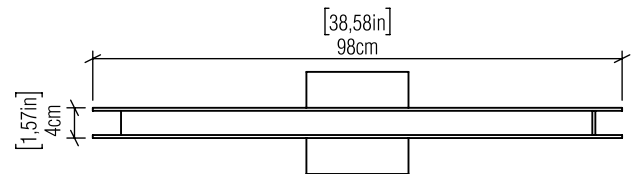

1312LED [LED]

Name: Clean Accord Pendant 1312 LED
Collection: Clean
Application: Pendant
Construction: Natural Wood Venner, MDF and Acrylic

Specifications

Light Source: Integrated LED Module
Driver Location: Canopy
Color Temperature: 3000K, 3500K and 4000K
Dimming Option: 0-10V OR ELV/TRIAC
CRI: 90
Delivered Lumens: 1650 lm
Total Power: 24 W
Input Voltage: 120V - 277V
Input Frequency: 60 Hz
Canopy Dimension: N/A
Height Adjustment Limit: 10'
Weight: N/A

Fixture Image

Technical Drawing

Photometric Graph

Standards