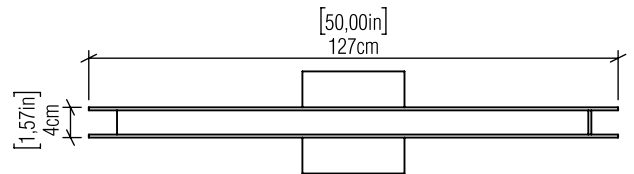

1313LED [LED]

Name: Clean Accord Pendant 1313 LED
Collection: Clean
Application: Pendant
Construction: Natural Wood Venner, MDF and Acrylic

Specifications

Light Source: Integrated LED Module
Driver Location: Canopy
Color Temperature: 3000K, 3500K and 4000K
Dimming Option: 0-10V, ELV/TRIAC
CRI: 90
Delivered Lumens: 1200lm
Total Power: 32W
Input Voltage: 120V - 277V
Input Frequency: 60 Hz
Canopy Dimension: N/A
Height Adjustment Limit: 10'
Weight: N/A

Fixture Image

Technical Drawing

Photometric Graph

Standards