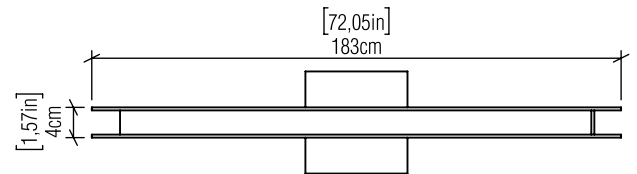

1315LED [LED]

Name: Clean Accord Pendant 1315 LED
Collection: Clean
Application: Pendant
Construction: Natural Wood Venner, MDF and Acrylic

Specifications

Light Source: Integrated LED Module
Driver Location: Canopy
Color Temperature: 3000K, 3500K and 4000K
Dimming Option: 0-10V OR ELV/TRIAC
CRI: 90
Delivered Lumens: 3300 lm
Total Power: 48 W
Input Voltage: 120V - 277V
Input Frequency: 60 Hz
Canopy Dimension: N/A
Height Adjustment Limit: 10'
Weight: N/A

Fixture Image

Technical Drawing

Photometric Graph

Standards