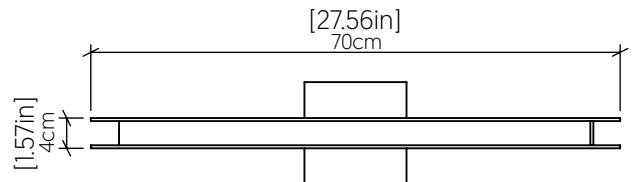

1311LED [LED]

Name: Clean Accord Pendant 1311 LED
Collection: Clean
Application: Pendant
Construction: Natural Wood Venner, MDF and Acrylic

Specifications

Light Source: Integrated LED Module
Driver Location: Canopy
Color Temperature: 3000K, 3500K and 4000K
Dimming Option: 0-10V OR ELV/TRIAC
CRI: 90
Delivered Lumens: 1100 lm
Total Power: 16 W
Input Voltage: 120V - 277V
Input Frequency: 60 Hz
Canopy Dimension: N/A
Height Adjustment Limit: 10'
Weight: N/A

Fixture Image

Technical Drawing

Photometric Graph

Standards