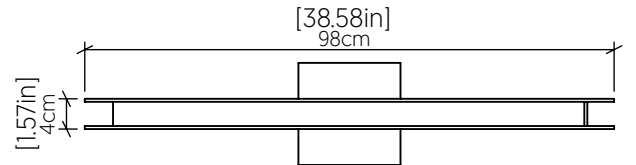

1312LED [LED]

Name: Clean Accord Pendant 1312 LED
Collection: Clean
Application: Pendant
Construction: Natural Wood Venner, MDF and Acrylic

Specifications

Light Source: Integrated LED Module
Driver Location: Canopy
Color Temperature: 3000K, 3500K and 4000K
Dimming Option: 0-10V OR ELV/TRIAC
CRI: 90
Delivered Lumens: 1650 lm
Total Power: 24 W
Input Voltage: 120V - 277V
Input Frequency: 60 Hz
Canopy Dimension: N/A
Height Adjustment Limit: 10'
Weight: N/A

Fixture Image

Technical Drawing

Photometric Graph

Standards