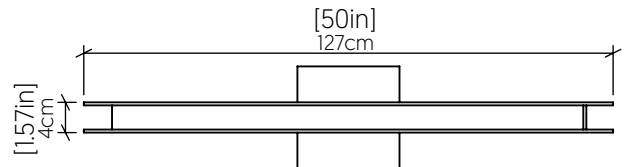

1313LED [LED]

Name: Clean Accord Pendant 1313 LED
 Collection: Clean
 Application: Pendant
 Construction: Natural Wood Venner, MDF and Acrylic

Specifications

Light Source: Integrated LED Module
 Driver Location: Canopy
 Color Temperature: 3000K, 3500K and 4000K
 Dimming Option: 0-10V, ELV/TRIAC
 CRI: 90
 Delivered Lumens: 2200lm
 Total Power: 32W
 Input Voltage: 120V - 277V
 Input Frequency: 60 Hz
 Canopy Dimension: N/A
 Height Adjustment Limit: 10'
 Weight: N/A

Fixture Image

Technical Drawing

Photometric Graph

Standards