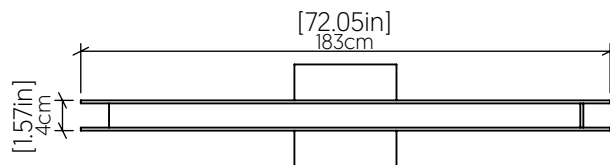

1315LED [LED]

Name: Clean Accord Pendant 1315 LED
Collection: Clean
Application: Pendant
Construction: Natural Wood Venner, MDF and Acrylic

Specifications

Light Source: Integrated LED Module
Driver Location: Canopy
Color Temperature: 3000K, 3500K and 4000K
Dimming Option: 0-10V OR ELV/TRIAC
CRI: 90
Delivered Lumens: 3300 lm
Total Power: 48 W
Input Voltage: 120V - 277V
Input Frequency: 60 Hz
Canopy Dimension: N/A
Height Adjustment Limit: 10'
Weight: N/A

Fixture Image

Technical Drawing

Photometric Graph

Standards