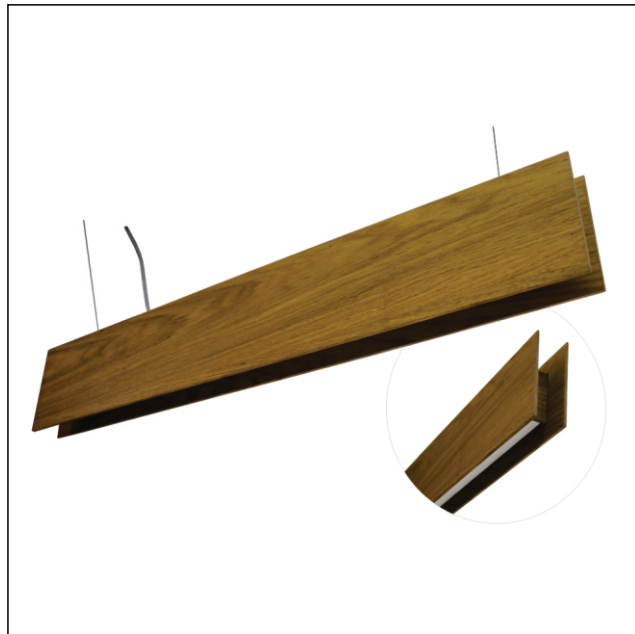

1315LED [LED]

Name: Clean Accord Pendant 1315 LED
Collection: Clean
Application: Pendant
Construction: Natural Wood Venner, MDF and Acrylic

Specifications

Light Source: Integrated LED Module
Driver Location: Canopy
Color Temperature: 3000K, 3500K and 4000K
Dimming Option: 0-10V OR ELV/TRIAC
CRI: 90
Delivered Lumens: 3300 lm
Total Power: 48 W
Input Voltage: 120V - 277V
Input Frequency: 60 Hz
Canopy Dimension: N/A
Height Adjustment Limit: 10'
Weight: N/A

Fixture Image

Technical Drawing