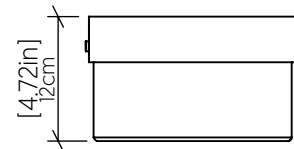

577LED [LED]

Name: Clean Accord Ceiling Mounted 577 LED
Collection: Clean
Application: Ceiling
Construction: Natural Wood Venner, MDF and Acrylic

Specifications

Light Source:	Integrated LED Module
Driver Location	Inside the luminaire
Color Temperature:	3000K, 3500K and 4000K
Dimming Option:	0-10V, ELV/TRIAC
CRI:	90
Delivered Lumens:	550 lm
Total Power:	8 W
Input Voltage:	120V - 277V
Input Frequency:	60 Hz
Canopy Dimension	N/A
Height Adjustment Limit:	N/A
Weight:	N/A

Fixture Image

Technical Drawing

Photometric Graph

Standards