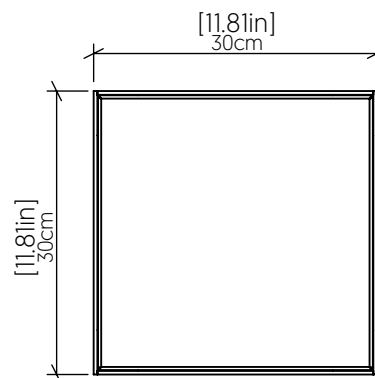

539LED [LED]

Name: Clean Accord Ceiling Mounted 539 LED
Collection: Clean
Application: Ceiling
Construction: Natural Wood Venner, MDF and Acrylic

Specifications

Light Source:	Integrated LED Module
Driver Location:	Inside the luminaire
Color Temperature:	3000K, 3500K and 4000K
Dimming Option:	0-10V, ELV/TRIAC
CRI:	90
Delivered Lumens:	1650 lm
Total Power:	24 W
Input Voltage:	120V - 277V
Input Frequency:	60 Hz
Canopy Dimension:	N/A
Height Adjustment Limit:	N/A
Weight:	N/A

Fixture Image

Technical Drawing

Photometric Graph

Standards