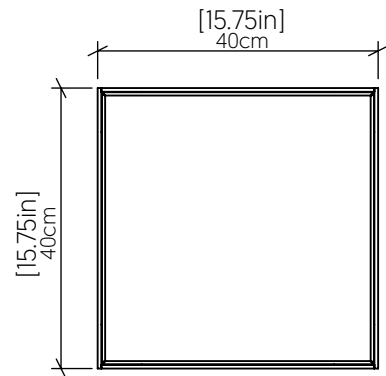

565LED [LED]

Name: Clean Accord Ceiling Mounted 565 LED
Collection: Clean
Application: Ceiling
Construction: Natural Wood Venner, MDF and Acrylic

Specifications

Light Source:	Integrated LED Module
Driver Location:	Inside the luminaire
Color Temperature:	3000K, 3500K and 4000K
Dimming Option:	0-10V, ELV/TRIAC
CRI:	90
Delivered Lumens:	2200 lm
Total Power:	32 W
Input Voltage:	120V - 277V
Input Frequency:	60 Hz
Canopy Dimension:	N/A
Height Adjustment Limit:	N/A
Weight:	N/A

Fixture Image

Technical Drawing

Photometric Graph

Standards