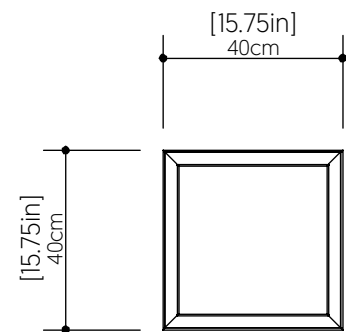

587LED [LED]

Name: Squares Accord Ceiling Mounted 587 LED
 Collection: Squares
 Application: Ceiling
 Construction: Natural Wood Venner, MDF and Acrylic

Specifications

Light Source:	Integrated LED Module
Driver Location	Inside the luminaire
Color Temperature:	3000K, 3500K and 4000K
Dimming Option:	0-10V, ELV/TRIAC
CRI:	90
Delivered Lumens:	2200 lm
Total Power:	32 W
Input Voltage:	120V - 277V
Input Frequency:	60 Hz
Canopy Dimension	N/A
Height Adjustment Limit:	N/A
Weight:	N/A

Fixture Image

Technical Drawing

Photometric Graph

Standards