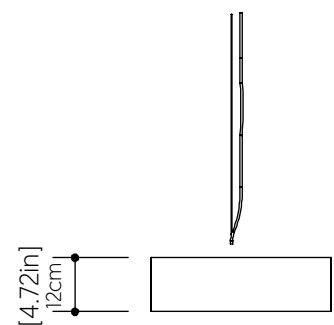

587LED [LED]

Name: Squares Accord Ceiling Mounted 587 LED
 Collection: Squares
 Application: Ceiling
 Construction: Natural Wood Venner, MDF and Acrylic

Specifications

Light Source:	Integrated LED Module
Driver Location	Inside the luminaire
Color Temperature:	3000K, 3500K and 4000K
Dimming Option:	0-10V, ELV/TRIAC
CRI:	90
Delivered Lumens:	2200 lm
Total Power:	32 W
Input Voltage:	120V - 277V
Input Frequency:	60 Hz
Canopy Dimension	N/A
Height Adjustment Limit:	N/A
Weight:	N/A

Fixture Image

Technical Drawing

Photometric Graph

Standards