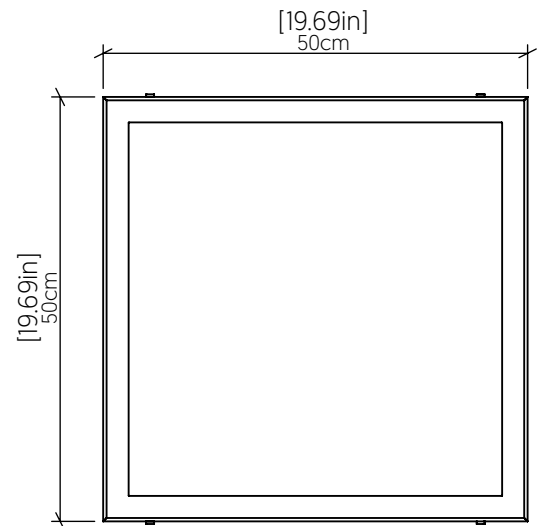

586LED [LED]

Name: Squares Accord Ceiling Mounted 586 LED
Collection: Squares
Application: Ceiling
Construction: Natural Wood Venner, MDF and Acrylic

Specifications

Light Source:	Integrated LED Module
Driver Location	Inside the luminaire
Color Temperature:	3000K, 3500K and 4000K
Dimming Option:	0-10V, ELV/TRIAC
CRI:	90
Delivered Lumens:	2200 lm
Total Power:	32 W
Input Voltage:	120V - 277V
Input Frequency:	60 Hz
Canopy Dimension	N/A
Height Adjustment Limit:	N/A
Weight:	N/A

Fixture Image

Technical Drawing

Photometric Graph

Standards