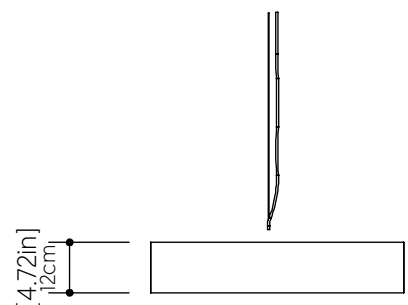

584LED [LED]

Name: Squares Accord Ceiling Mounted 584 LED
Collection: Squares
Application: Ceiling
Construction: Natural Wood Venner, MDF and Acrylic

Specifications

Light Source:	Integrated LED Module
Driver Location	Inside the luminaire
Color Temperature:	3000K, 3500K and 4000K
Dimming Option:	0-10V, ELV/TRIAC
CRI:	90
Delivered Lumens:	3300 lm
Total Power:	48 W
Input Voltage:	120V - 277V
Input Frequency:	60 Hz
Canopy Dimension	N/A
Height Adjustment Limit:	N/A
Weight:	N/A

Fixture Image

Technical Drawing

Photometric Graph

Standards