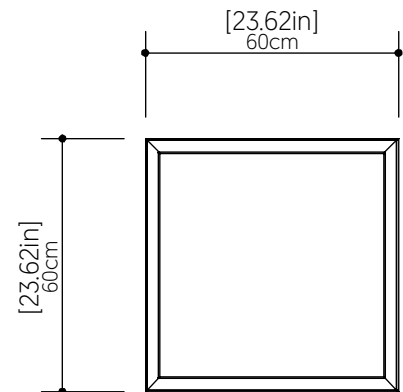

584LED [LED]

Name: Squares Accord Ceiling Mounted 584 LED
Collection: Squares
Application: Ceiling
Construction: Natural Wood Venner, MDF and Acrylic

Specifications

Light Source:	Integrated LED Module
Driver Location	Inside the luminaire
Color Temperature:	3000K, 3500K and 4000K
Dimming Option:	0-10V, ELV/TRIAC
CRI:	90
Delivered Lumens:	3300 lm
Total Power:	48 W
Input Voltage:	120V - 277V
Input Frequency:	60 Hz
Canopy Dimension	N/A
Height Adjustment Limit:	N/A
Weight:	N/A

Fixture Image

Technical Drawing

Photometric Graph

Standards