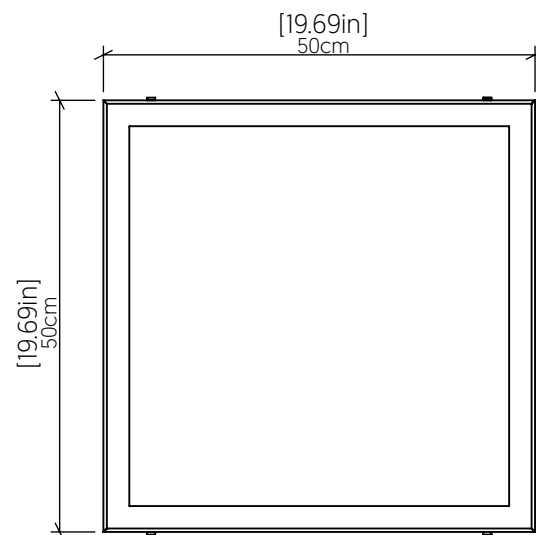

Color Temperature: 3000K, 3500K and 4000K

Dimming Option: 0-10V, ELV/TRIAC

CRI: 90

Delivered Lumens: 2200lm

Total Power: 32W

Input Voltage: 120V - 277V

Input Frequency: 60 Hz

Canopy Dimension: N/A

Height Adjustment Limit: N/A

Weight: N/A

Fixture Image

Technical Drawing

Photometric Graph

Standards