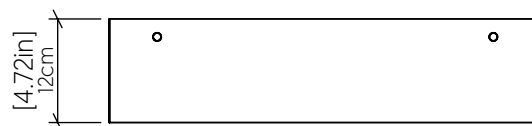

Technical Drawing