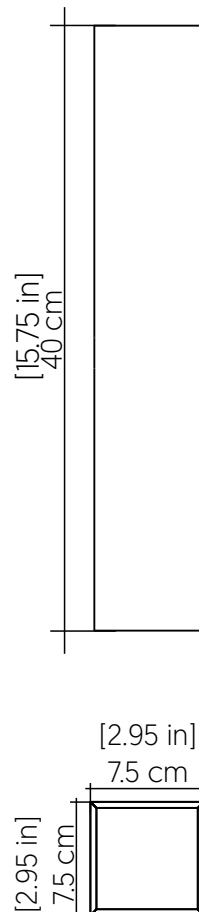

4170LED [LED]

Name: Linea Accord Wall Lamp 4170 LED
 Collection: Clean
 Application: Wall Lamp
 Construction: Natural Wood Venner, MDF and Acrylic

Specifications

Light Source: Integrated LED Module
 Driver Location: Junction Box
 Color Temperature: 3000K, 3500K and 4000K
 Dimming Option: 0-10V OR ELV/TRIAC
 CRI: 90
 Delivered Lumens: 1100 lm
 Total Power: 8W
 Input Voltage: 120V - 277V
 Input Frequency: 60 Hz
 Canopy Dimension: N/A
 Weight: N/A
 2" x 3" Single Gang Electrical Box

Fixture Image

Technical Drawing

Photometric Graph

Standards