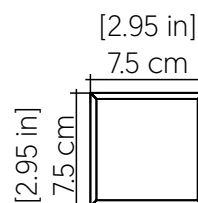

Technical Drawing