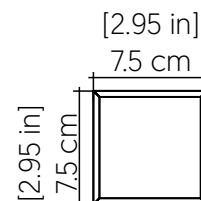

Technical Drawing