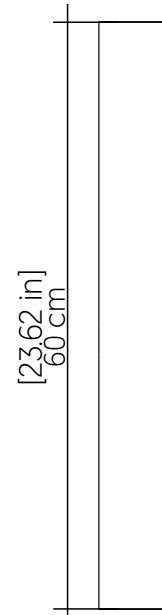

# 4172LED [LED]

Name: Linea Accord Wall Lamp 4172 LED  
 Collection: Clean  
 Application: Wall Lamp  
 Construction: Natural Wood Venner, MDF and Acrylic

## Specifications

Light Source: Integrated LED Module  
 Driver Location: Junction Box  
 Color Temperature: 3000K, 3500K and 4000K  
 Dimming Option: 0-10V OR ELV/TRIAC  
 CRI: 90  
 Delivered Lumens: 1100 lm  
 Total Power: 8W  
 Input Voltage: 120V - 277V  
 Input Frequency: 60 Hz  
 Canopy Dimension: N/A  
 Weight: N/A  
 2" x 3" Single Gang Electrical Box

## Fixture Image

## Technical Drawing