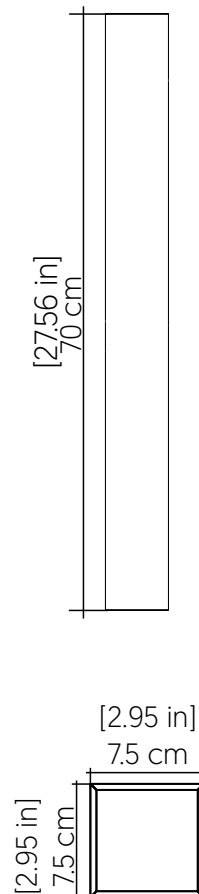

4173LED [LED]

Name: Linea Accord Wall Lamp 4173 LED
 Collection: Clean
 Application: Wall Lamp
 Construction: Natural Wood Venner, MDF and Acrylic

Specifications

Light Source: Integrated LED Module
 Driver Location: Junction Box
 Color Temperature: 3000K, 3500K and 4000K
 Dimming Option: 0-10V OR ELV/TRIAC
 CRI: 90
 Delivered Lumens: 1100 lm
 Total Power: 8W
 Input Voltage: 120V - 277V
 Input Frequency: 60 Hz
 Canopy Dimension: N/A
 Weight: N/A
 2" x 3" Single Gang Electrical Box

Fixture Image

Technical Drawing

Photometric Graph

Standards