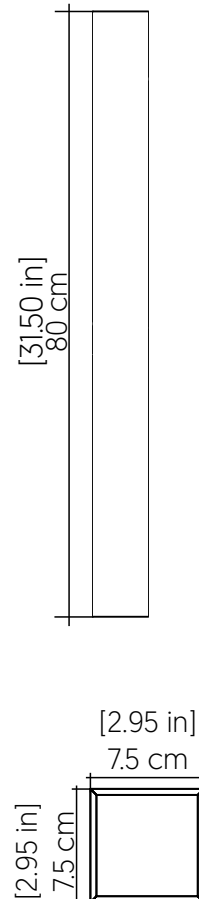

4174LED [LED]

Name: Linea Accord Wall Lamp 4174 LED
 Collection: Clean
 Application: Wall Lamp
 Construction: Natural Wood Venner, MDF and Acrylic

Specifications

Light Source: Integrated LED Module
 Driver Location: Junction Box
 Color Temperature: 3000K, 3500K and 4000K
 Dimming Option: 0-10V OR ELV/TRIAC
 CRI: 90
 Delivered Lumens: 1100 lm
 Total Power: 8W
 Input Voltage: 120V - 277V
 Input Frequency: 60 Hz
 Canopy Dimension: N/A
 Weight: N/A
 2" x 3" Single Gang Electrical Box

Fixture Image

Technical Drawing

Photometric Graph

Standards