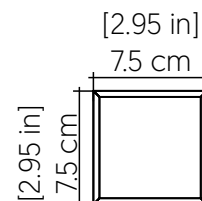

Technical Drawing