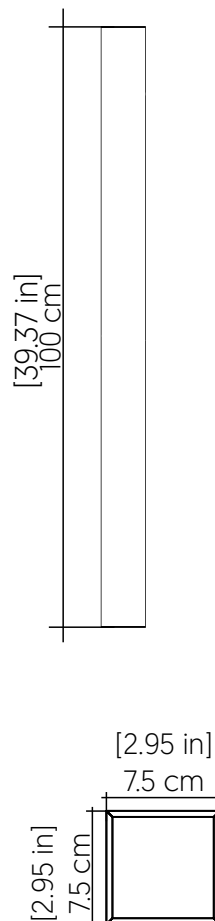

## 4176LED [LED]

Name: Linea Accord Wall Lamp 4176 LED  
 Collection: Clean  
 Application: Wall Lamp  
 Construction: Natural Wood Venner, MDF and Acrylic

### Specifications

Light Source: Integrated LED Module  
 Driver Location: Junction Box  
 Color Temperature: 3000K, 3500K and 4000K  
 Dimming Option: 0-10V OR ELV/TRIAC  
 CRI: 90  
 Delivered Lumens: 1100 lm  
 Total Power: 8W  
 Input Voltage: 120V - 277V  
 Input Frequency: 60 Hz  
 Canopy Dimension: N/A  
 Weight: N/A  
 2" x 3" Single Gang Electrical Box

### Fixture Image

### Technical Drawing