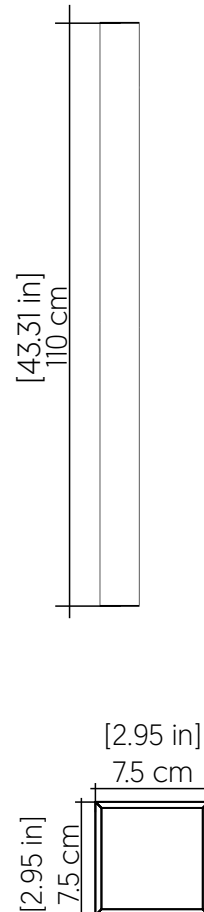

4177LED [LED]

Name: Linea Accord Wall Lamp 4177 LED
 Collection: Clean
 Application: Wall Lamp
 Construction: Natural Wood Venner, MDF and Acrylic

Specifications

Light Source: Integrated LED Module
 Driver Location: Junction Box
 Color Temperature: 3000K, 3500K and 4000K
 Dimming Option: 0-10V OR ELV/TRIAC
 CRI: 90
 Delivered Lumens: 1100 lm
 Total Power: 8W
 Input Voltage: 120V - 277V
 Input Frequency: 60 Hz
 Canopy Dimension: N/A
 Weight: N/A
 2" x 3" Single Gang Electrical Box

Fixture Image

Technical Drawing

Photometric Graph

Standards