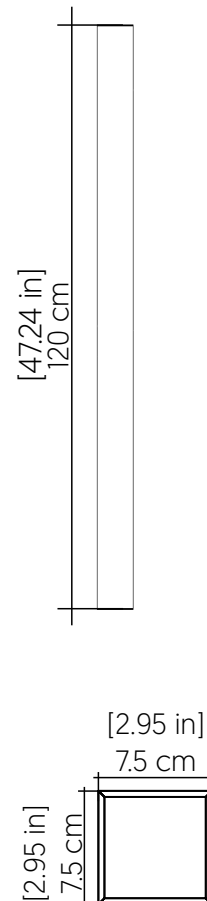

4178LED [LED]

Name: Linea Accord Wall Lamp 4178 LED
 Collection: Clean
 Application: Wall Lamp
 Construction: Natural Wood Venner, MDF and Acrylic

Specifications

Light Source: Integrated LED Module
 Driver Location: Junction Box
 Color Temperature: 3000K, 3500K and 4000K
 Dimming Option: 0-10V OR ELV/TRIAC
 CRI: 90
 Delivered Lumens: 1100 lm
 Total Power: 8W
 Input Voltage: 120V - 277V
 Input Frequency: 60 Hz
 Canopy Dimension: N/A
 Weight: N/A
 2" x 3" Single Gang Electrical Box

Fixture Image

Technical Drawing

Photometric Graph

Standards