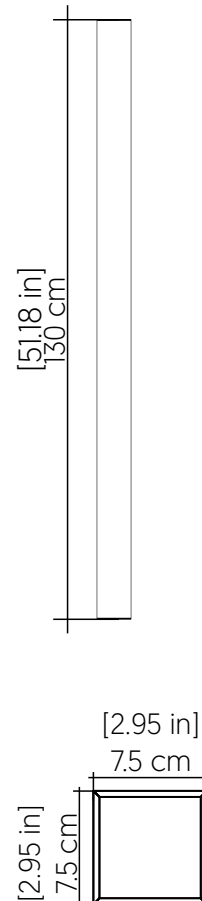

4179LED [LED]

Name: Linea Accord Wall Lamp 4179 LED
 Collection: Clean
 Application: Wall Lamp
 Construction: Natural Wood Venner, MDF and Acrylic

Specifications

Light Source: Integrated LED Module
 Driver Location: Junction Box
 Color Temperature: 3000K, 3500K and 4000K
 Dimming Option: 0-10V OR ELV/TRIAC
 CRI: 90
 Delivered Lumens: 1100 lm
 Total Power: 8W
 Input Voltage: 120V - 277V
 Input Frequency: 60 Hz
 Canopy Dimension: N/A
 Weight: N/A
 2" x 3" Single Gang Electrical Box

Fixture Image

Technical Drawing

Photometric Graph

Standards